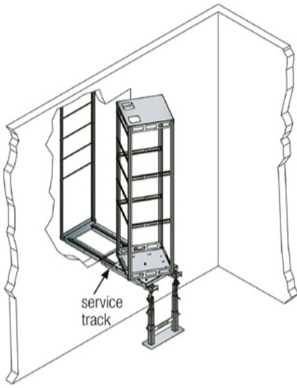

AXS Service Tracks 31 Inch **SKU: TRACK31**

For use with AX-SXR series systems

- Service tracks support loaded pull-out racks in service position
- Works with AX-SXR-xx racks with 31" extensions
- Sold as a pair

Specifications

Dimensions & Measurements

Depth 31 in (78.7 cm)

Extension 31

Package Count 1

Shipping Weight 14 lbs (6.4 kg)

Characteristics & Features

UPC 656747056413