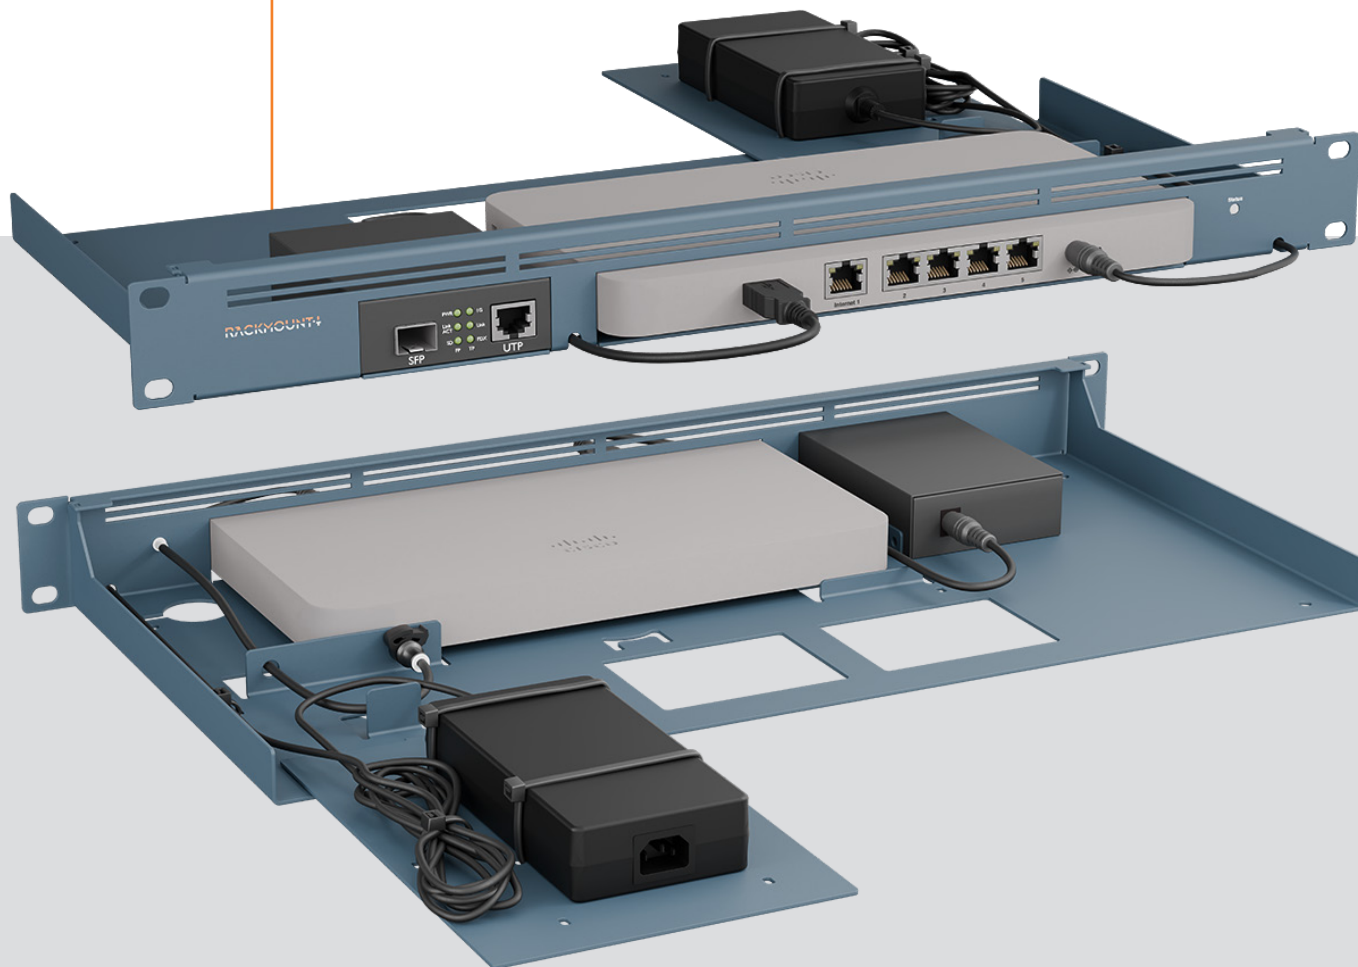

RM-CI-T23MC

VENDOR
CISCO

SUPPORTED MODELS

GX50
MX67
MX67C
MX67W

COLOR
CISCO BLUE

WEIGHT
1.412 kg - 3.113 lbs

DIMENSIONS
(HxWxD)
44 x 483 x 217 mm
1.73 x 19.00 x 8.54 inch

FORM FACTOR
1 u

KEY FEATURES

- 3-Minuten-Installation
- Appliance is secured
- Custom cut-outs for ventilation
- Status light to the front
- With MC for FSP to USP conversion
- Power supply is secured

Appliance not included.