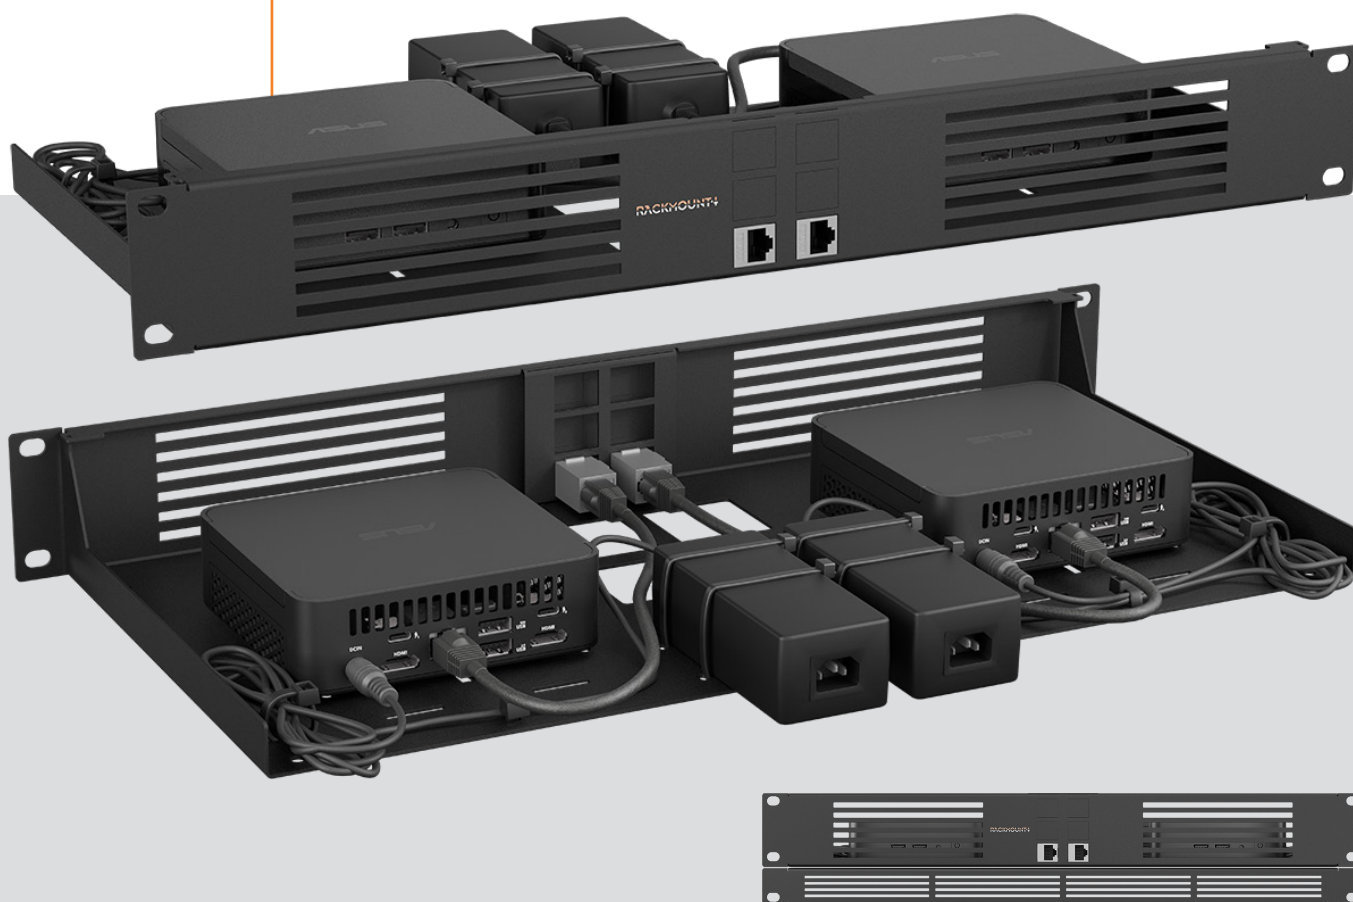

# RM-NUC-T1

**VENDOR**  
UNIVERSAL

**SUPPORTED MODELS**  
NUC pc's

**COLOR**  
BLACK

**WEIGHT**  
1.404 kg - 3.095 lbs

**DIMENSIONS**  
(HxWxD)  
58.7 x 483 x 217 mm  
2.31 x 19.00 x 8.54 inch

**FORM FACTOR**  
1.3 u

## KEY FEATURES

- 3-Minuten-Installation
- 2 Appliances can be mounted
- Shielded cables and couplers
- Compatible with all VESA NUC pc's
- Power supply is secured
- Various mounting options

*Appliance not included.*