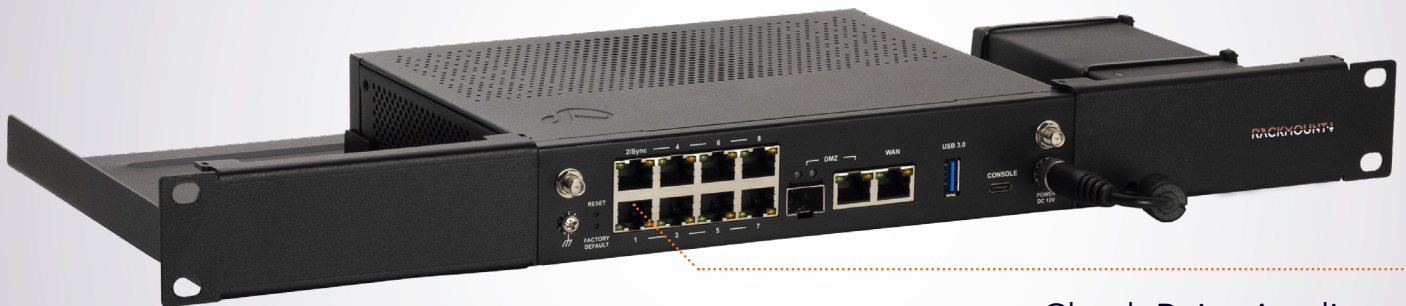

Product Line
CP-RACK

Type
RM-CP-T6

Supported Models **CHECK POINT 1570**
CHECK POINT 1590

DIMENSIONS 1U

COLOR RAL 9005 Black

PRODUCT DIMENSIONS 44 x 482 x 217 mm
(height x width x depth) 1.73 x 18.98 x 8.54 in

Check Point Appliance

ALL THE REASONS TO RACK YOUR APPLIANCE

- Rackmount.IT kits clean up your 19 inch rack and increase the reliability of your appliance.
- Easy 5-minute assembly in a 19 inch rack.
- Front facing network connections.
- Fixed appliance and power supply.
- Next to standard models, Rackmount.IT provides custom made kits in any color on project basis.